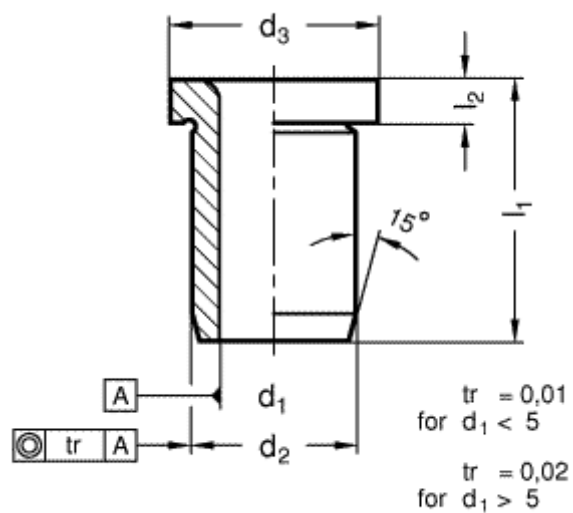

Article number: 201134024

Description: E+G Guide bush DIN 172-B5-12-A
with Collar

Measures

$d_1 = 5$ for M6

$d_2 = 8$

$d_3 = 11$

$l_1 = 12$

$l_2 = 3$